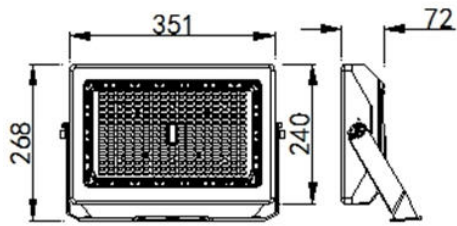

Package

Lamps Net Weight: 6.4 kg / pc

	Size	Qty/Carton	Weight/Carton
Box	425*100*395 mm	1	7.5kg