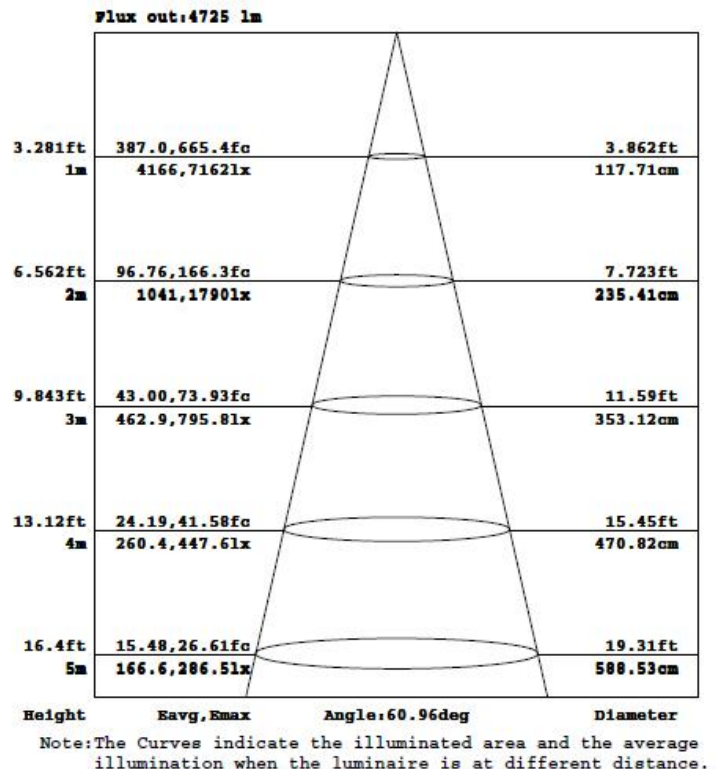

Application:

- ◆ entrance lighting, courtyard lighting
- ◆ Industrial lighting, Outdoor landscape lighting
- ◆ Building, Hotels
- ◆ Wall lighting area and more

Product Specifications

Product name	LED Rotatable Wall Light 60W (2x30W)
Product No	LX-RWL60W
Dimension	232 x 132 x225 mm

Technical Characteristic

Color temperature	5000K
CRI	>70
Lumen	7800-8400LM
Lumen Efficacy	130-140LM/W
Input Power	60W
Viewing Angle	60°
Input Voltage	100-240VAC 50/60Hz
PF	>0.9
Waterproof Rating	IP65

Materials

Light Distribution Testing Parameters

DATA OF LAMP		PHOTOMETRIC DATA Eff: 134.59 lm/W			
		I _{max} (cd)	7145	S/MH(C0/180)	0.96
NOMINAL POWER (W)	60	LOR (%)	100.0	S/MH(C90/270)	0.90
RATED VOLTAGE (V)	240	TOTAL FLUX (lm)	8038.3	η UP, DN(C0-180)	0.1, 49.5
NOMINAL FLUX (lm)	8038.26	CIE CLASS	DIRECT	η UP, DN(C180-360)	0.1, 50.3
LAMPS INSIDE	1	η up (%)	0.2	CIBSE SHR NOM	0.75
TEST VOLTAGE (V)	240.0	η down (%)	99.8	CIBSE SHR MAX	0.95