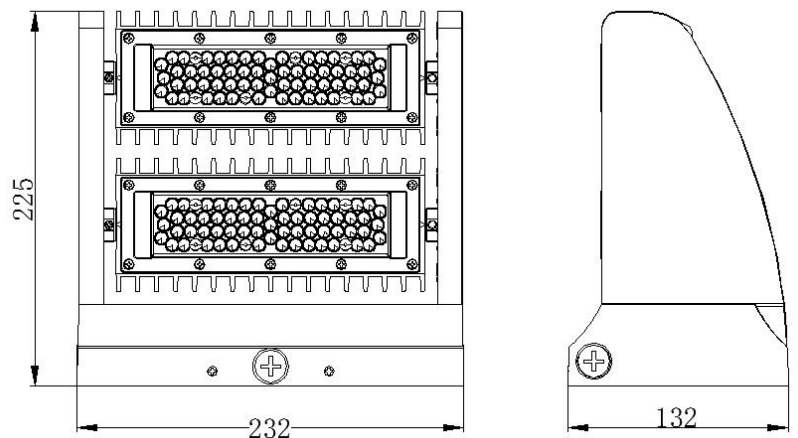

NAME: LED Rotatable Wall Light 60W (2x30W)

P/N: LX-RWL60W

Advantage:

- CE RoHS certificate
- IP65 Internal driver,
Input voltage 100-240VAC
- No UV or IR in the beam
- Easy to install and operate
- Energy saving, long lifespan
- Instant start, NO humming
- Green and eco-friendly without mercury.

Application:

- ◆ entrance lighting, courtyard lighting
- ◆ Industrial lighting, Outdoor landscape lighting
- ◆ Building, Hotels
- ◆ Wall lighting area and more

Product Specifications

Product name	LED Rotatable Wall Light 60W (2x30W)
Product No	LX-RWL60W
Dimension	232 x 132 x225 mm

Technical Characteristic

Color temperature	5000K
CRI	>70
Lumen	7800-8400LM
Lumen Efficacy	130-140LM/W
Input Power	60W
Viewing Angle	60°
Input Voltage	100-240VAC 50/60Hz
PF	>0.9
Waterproof Rating	IP65

Materials