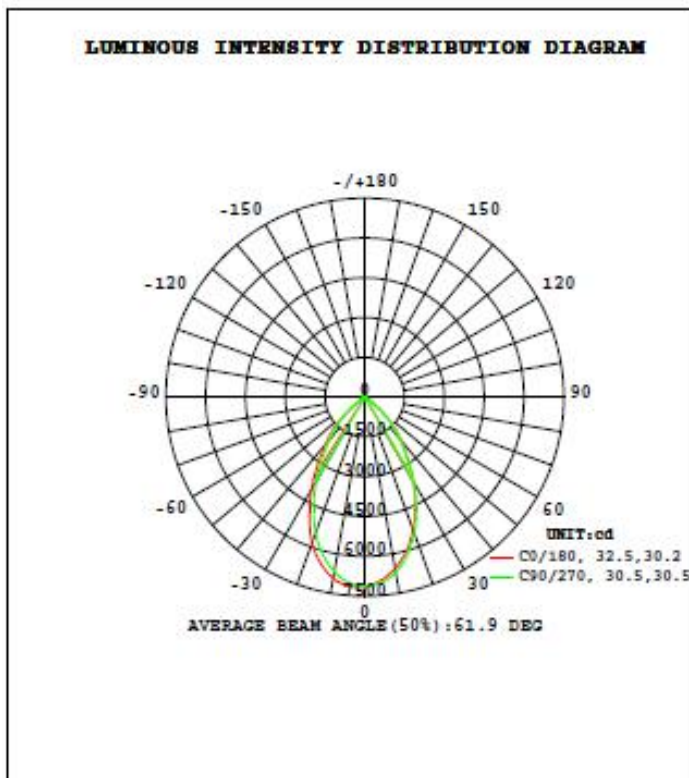

Application:

- ◆ entrance lighting, courtyard lighting
- ◆ Industrial lighting, Outdoor landscape lighting
- ◆ Building, Hotels
- ◆ Wall lighting area and more

Product Specifications

Product name	LED Rotatable Wall Light 60W (2x30W)
Product No	LX-RWL60W
Dimension	232 x 132 x225 mm

Technical Characteristic

Color temperature	5000K
CRI	>70
Lumen	7800-8400LM
Lumen Efficacy	130-140LM/W
Input Power	60W
Viewing Angle	60°
Input Voltage	100-240VAC 50/60Hz
PF	>0.9
Waterproof Rating	IP65

Materials

Light Distribution Testing Parameters

DATA OF LAMP		PHOTOMETRIC DATA Eff: 134.59 lm/W			
		I _{max} (cd)	7145	S/MH(C0/180)	0.96
NOMINAL POWER (W)	60	LOR (%)	100.0	S/MH(C90/270)	0.90
RATED VOLTAGE (V)	240	TOTAL FLUX (lm)	8038.3	η UP, DN(C0-180)	0.1, 49.5
NOMINAL FLUX (lm)	8038.26	CIE CLASS	DIRECT	η UP, DN(C180-360)	0.1, 50.3
LAMPS INSIDE	1	η up (%)	0.2	CIBSE SHR NOM	0.75
TEST VOLTAGE (V)	240.0	η down (%)	99.8	CIBSE SHR MAX	0.95