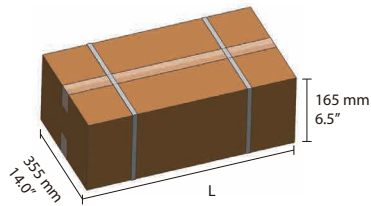

DETAILED FEATURES

CHARACTERISTICS

DIMENSION DATA

L Pole fitting diameter: 60mm

Number of Modules	1	2	3	4	5	6	7
"L" Length	431 mm 17.0"	504 mm 19.8"	577 mm 22.7"	650 mm 25.6"	723 mm 28.5"	796 mm 31.3"	869 mm 34.2"
Weight	5.3 kg 11.7 lbs.	6.1 kg 13.4 lbs.	7.3 kg 16.1 lbs.	8.2 kg 18.1 lbs.	9.0 kg 19.8 lbs.	9.9 kg 21.8 lbs.	10.8 kg 23.8 lbs.

PACKAGING DATA

Number of Modules	1	2	3	4	5	6	7
"L" Length	480 mm 18.9"	555 mm 21.9"	630 mm 24.8"	705 mm 27.8"	780 mm 30.7"	855 mm 33.7"	930 mm 36.6"
Weight	6.3 kg 13.9 lbs.	7.3 kg 16.1 lbs.	8.6 kg 19.0 lbs.	9.6 kg 21.2 lbs.	10.6 kg 23.4 lbs.	11.6 kg 25.6 lbs.	12.6 kg 27.8 lbs.