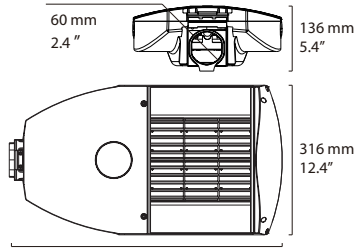

DETAILED FEATURES

CHARACTERISTICS

DIMENSION DATA

L Pole fitting diameter: 60mm

Number of Modules	1	2	3	4	5	6	7
"L" Length	431 mm 17.0"	504 mm 19.8"	577 mm 22.7"	650 mm 25.6"	723 mm 28.5"	796 mm 31.3"	869 mm 34.2"
Weight	5.3 kg 11.7 lbs.	6.1 kg 13.4 lbs.	7.3 kg 16.1 lbs.	8.2 kg 18.1 lbs.	9.0 kg 19.8 lbs.	9.9 kg 21.8 lbs.	10.8 kg 23.8 lbs.

PACKAGING DATA

Number of Modules	1	2	3	4	5	6	7
"L" Length	480 mm 18.9"	555 mm 21.9"	630 mm 24.8"	705 mm 27.8"	780 mm 30.7"	855 mm 33.7"	930 mm 36.6"
Weight	6.3 kg 13.9 lbs.	7.3 kg 16.1 lbs.	8.6 kg 19.0 lbs.	9.6 kg 21.2 lbs.	10.6 kg 23.4 lbs.	11.6 kg 25.6 lbs.	12.6 kg 27.8 lbs.