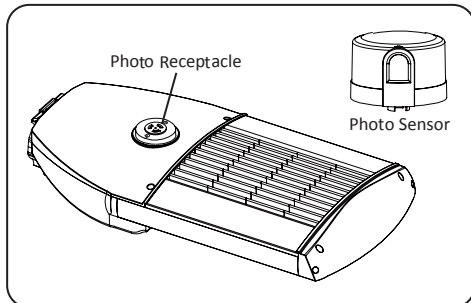

CHARACTERISTICS

DIMENSION DATA

L Pole fitting diameter: 60mm

Number of Modules	1	2	3	4	5	6	7
"L" Length	431 mm 17.0"	504 mm 19.8"	577 mm 22.7"	650 mm 25.6"	723 mm 28.5"	796 mm 31.3"	869 mm 34.2"
Weight	5.3 kg 11.7 lbs.	6.1 kg 13.4 lbs.	7.3 kg 16.1 lbs.	8.2 kg 18.1 lbs.	9.0 kg 19.8 lbs.	9.9 kg 21.8 lbs.	10.8 kg 23.8 lbs.

PACKAGING DATA

Number of Modules	1	2	3	4	5	6	7
"L" Length	480 mm 18.9"	555 mm 21.9"	630 mm 24.8"	705 mm 27.8"	780 mm 30.7"	855 mm 33.7"	930 mm 36.6"
Weight	6.3 kg 13.9 lbs.	7.3 kg 16.1 lbs.	8.6 kg 19.0 lbs.	9.6 kg 21.2 lbs.	10.6 kg 23.4 lbs.	11.6 kg 25.6 lbs.	12.6 kg 27.8 lbs.

Product	Power	Lumen Output (+/- 5%)	Recommended Mounting Height	Replacement of standard	Important Parameters	
CCPL-LS1B	30W	3942lumens	4-7 m	HPS 70W	Input Voltage	100-240V /277V AC 50/60Hz
	50W	6793lumens	5-8 m	HPS 130W	Operating Temperature	-40 °C to +50 °C
CCPL-LS602B	60W	8117lumens	6-10 m	HPS 150W	Power Factor (PF)	> 0.95
	80W	10057lumens	7-11 m	HPS 200W	Total Harmonic Distortion (THD)	< 20%
	100W	11525lumens	8-12 m	HPS 250W	Optic (option)	1M,2M,3M,5S
CCPL-LS1203B	120W	15066lumens	9-14 m	HPS 300W	CRI	Minimum 80 CRI
	150W	17305lumens	10-15 m	HPS 400W	CCT	3000K 4000K 5000K 5700K
CCPL-LS1804B	180W	21618lumens	11-16 m	HPS 450W	Rating	IP66, IK10
	200W	23205lumens	11-17 m	HPS 500W	Heat Radiator	Anodized Aluminum
CCPL-LS5B	240W	28800lumens	12-18 m	HPS 600W	Lens	PC (UV resistance)
CCPL-LS6B	300W	35100lumens	14-20 m	HPS 750W		
CCPL-LS7B	320W	37760lumens	15-21 m	HPS 800W		

The 60W, 120W and 180W are stocked products. Other wattages are available on request.

All stocked products are supplied with colour temperature (CCT) **5000K**

CERTIFICATION

ASSEMBLE STEPS

PHOTO CONTROL (OPTIONAL)

The PHOTO CONTROL is a special order, available on request.

Telephone: 02071 182 182
International: +44 2071 182 182
Email: contact@luxum.co.uk
Web: www.luxum.co.uk

LUXUM LED
REMOVING
DARKNESS

Design
Technology
Solutions