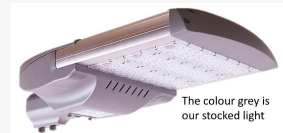

FUTUREPROOF

Modular system makes maintenance easier. Replace the module without change the whole light.

IP66 IK10

XTREME LUMINAIRE DESIGN

Overview

An elegant design with the Lighting CCPL-LS LED modules combined with highly efficient Philips LED and highly reliable Mean Well LED Driver
The CCPL-LSxB LED street lights have a high luminous efficiency and better service life. Provide 5 years warranty on luminaire.

Color

— Silver Grey

Easy Installation

Innovative pole fitter design achieve the horizontal and vertical installation features.

It also has 0-15° adjustable function for each installation direction.

DETAILED FEATURES

Applications:
Parking Lot | Square | Area

Professional lens design, suitable for various applications.

Luminaire body is fixed by two M8x16 fortified stainless steel screws.

Rational clamshell design for wiring compartment, sturdy and durable.