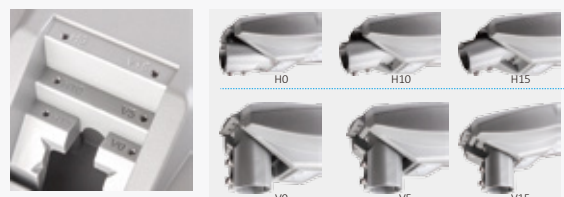

FUTUREPROOF

Modular system makes maintenance easier. Replace the module without change the whole light.

IP66 IK10

XTREME LUMINAIRE DESIGN

Overview

An elegant design with the Lighting CCPL-LS LED modules combined with highly efficient Philips LED and highly reliable Mean Well LED Driver
The CCPL-LSxB LED street lights have a high luminous efficiency and better service life. Provide 5 years warranty on luminaire.

Color

— Silver Grey

Easy Installation

Innovative pole fitter design achieve the horizontal and vertical installation features.

It also has 0-15° adjustable function for each installation direction.

DETAILED FEATURES

Applications:
Parking Lot | Square | Area

Professional lens design, suitable for various applications.

Luminaire body is fixed by two M8x16 fortified stainless steel screws.

Rational clamshell design for wiring compartment, sturdy and durable.