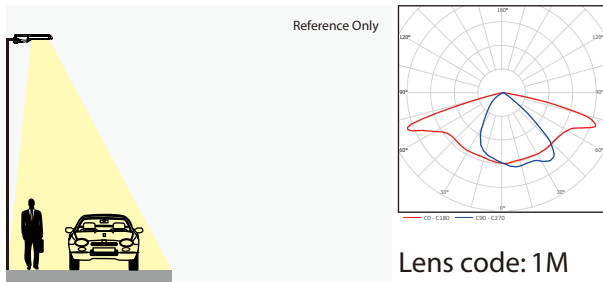

Optics, available as an option (required)

Applications:
Single Driveway | Walkway /Cycleway | Branch Road