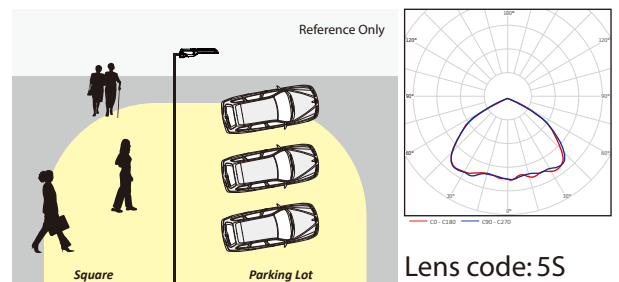

Color

— Silver Grey

Easy Installation

Innovative pole fitter design achieve the horizontal and vertical installation features.

It also has 0-15° adjustable function for each installation direction.

DETAILED FEATURES

Optics, available as an option (required)

Applications:
Single Driveway | Walkway /Cycleway | Branch Road

Applications:
Two Driveway | Driveway Entrance | Urban Road

Applications:
Three Driveway | Highway | Parking Lot /Area