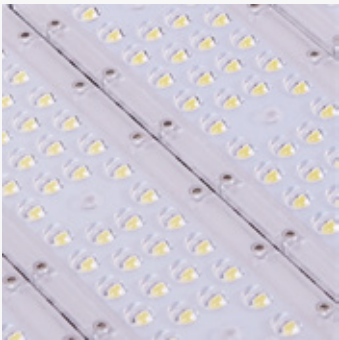

Color

— Silver Grey

Easy Installation

Innovative pole fitter design achieve the horizontal and vertical installation features.

It also has 0-15° adjustable function for each installation direction.

DETAILED FEATURES

Applications:
Parking Lot | Square | Area

Professional lens design, suitable for various applications.

Luminaire body is fixed by two M8x16 fortified stainless steel screws.

Rational clamshell design for wiring compartment, sturdy and durable.