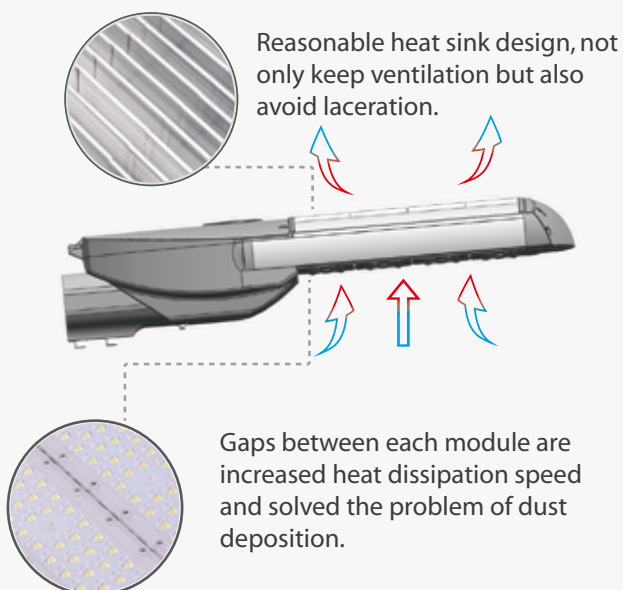

FUTUREPROOF

Modular system makes maintenance easier. Replace the module without change the whole light.

IP66 IK10

XTREME LUMINAIRE DESIGN

Overview

An elegant design with the Lighting CCPL-LS LED modules combined with highly efficient Philips LED and highly reliable Mean Well LED Driver
The CCPL-LSxB LED street lights have a high luminous efficiency and better service life. Provide 5 years warranty on luminaire.

Color

— Silver Grey

Easy Installation

Innovative pole fitter design achieve the horizontal and vertical installation features.

It also has 0-15° adjustable function for each installation direction.

DETAILED FEATURES

Applications:
Parking Lot | Square | Area

Professional lens design, suitable for various applications.

Luminaire body is fixed by two M8x16 fortified stainless steel screws.

Rational clamshell design for wiring compartment, sturdy and durable.