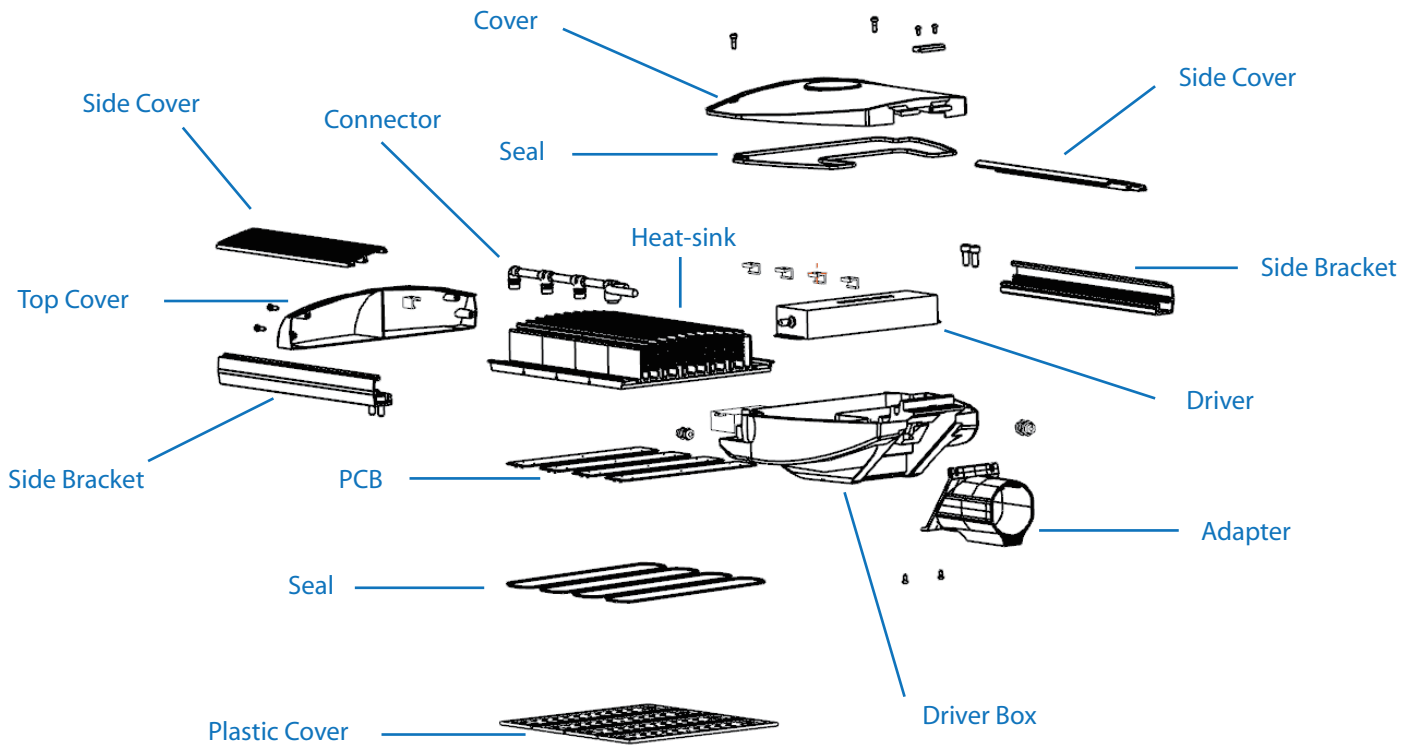

The 60W, 120W and 180W are stocked products. Other wattages are available on request.

All stocked products are supplied with colour temperature (CCT) **5000K**

CERTIFICATION

ASSEMBLE STEPS

PHOTO CONTROL (OPTIONAL)