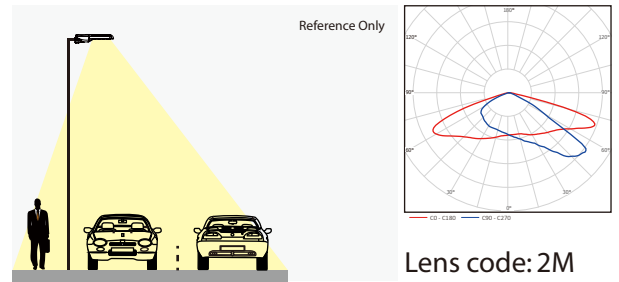

Applications:
Two Driveway | Driveway Entrance | Urban Road