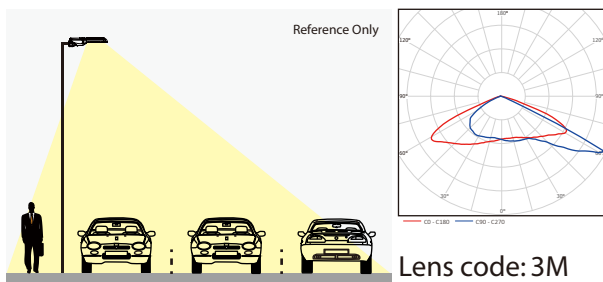

Applications:
Three Driveway | Highway | Parking Lot /Area