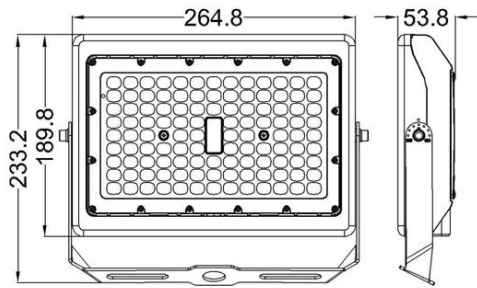

**Product Specifications**

Product name	100W Luxum Slimline Flood Light
Product No.	LXSL100W
Dimension	□264.8 x 233.2 (198.8mm without bracket) x 53.8 mm

**Technical Characteristic**

Color temperature	5000K
CRI	>80
Lumen	12000LM +/-5%
Input Power	100W
Viewing Angle	150° x 120° 7H6V
Input Voltage	100-240Vac 50/60Hz
Driver model	Sosen (1-10Vdc Dimmer )
PFC	>0.9
Waterproof Rating	IP65

**Package**

**Lamps Net Weight: 2.6 kg / pc**

	Size	Qty/Carton	Weight/Carton
Box	342*325*75mm	1	2.9kg