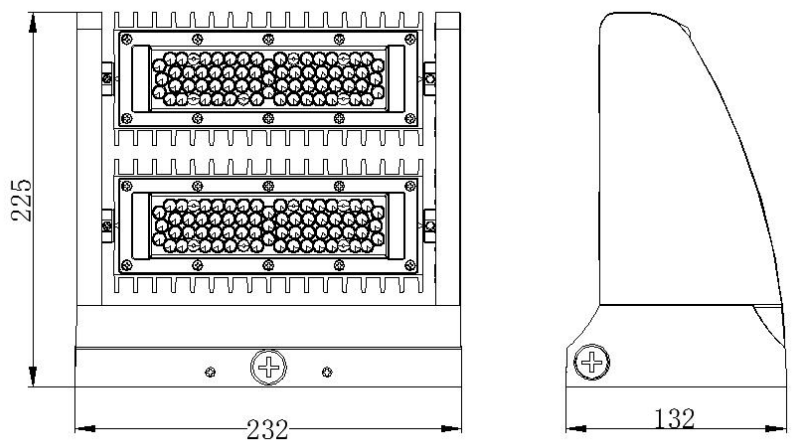

NAME: LED Rotatable Wall Light 80W (2x40W)

P/N : LX-RWL80W

Advantage:

- CE RoHS certificate
- IP65 Internal driver
- Input voltage 100-240VAC
- No UV or IR in the beam
- Easy to install and operate
- Energy saving, long lifespan
- Instant start, NO humming
- Green and eco-friendly without mercury

Application:

- ◆ Entrance lighting, Courtyard lighting
- ◆ Industrial lighting, Outdoor landscape lighting
- ◆ Buildings, Hotels
- ◆ Wall lighting area and more

Product Specifications

Product name	LED Rotatable Wall Light 80W (2x40W)
Product No	LX-RWL80W
Dimension	232 x 132 x 225 mm

Technical Characteristic

Color temperature	5000K
CRI	>70
Lumen	8800-10400LM
Lumen Efficacy	110-130LM/W
Input Power	80W
Viewing Angle	60°
Input Voltage	100-240VAC 50/60Hz
PF	>0.9
Waterproof Rating	IP65

Materials