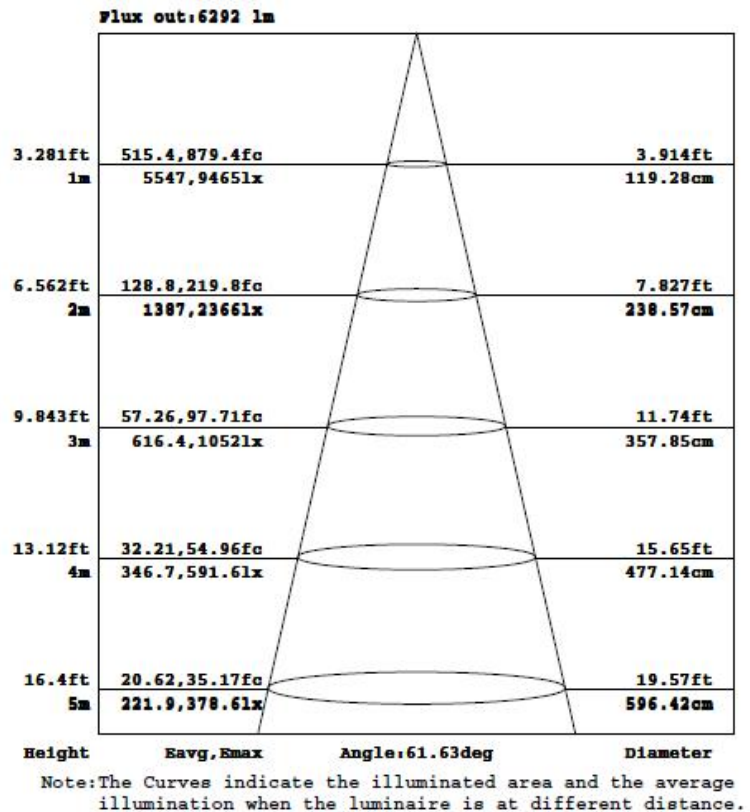

Application:

- ◆ Entrance lighting, Courtyard lighting
- ◆ Industrial lighting, Outdoor landscape lighting
- ◆ Buildings, Hotels
- ◆ Wall lighting area and more

Product Specifications

Product name	LED Rotatable Wall Light 80W (2x40W)
Product No	LX-RWL80W
Dimension	232 x 132 x 225 mm

Technical Characteristic

Color temperature	5000K
CRI	>70
Lumen	8800-10400LM
Lumen Efficacy	110-130LM/W
Input Power	80W
Viewing Angle	60°
Input Voltage	100-240VAC 50/60Hz
PF	>0.9
Waterproof Rating	IP65

Materials

Light Distribution Testing Parameters

DATA OF LAMP		PHOTOMETRIC DATA Eff: 136.25 lm/W			
		I _{max} (cd)	9451	S/MH(C0/180)	0.96
NOMINAL POWER (W)	80	LOR (%)	100.0	S/MH(C90/270)	0.87
RATED VOLTAGE (V)	240	TOTAL FLUX (lm)	10786	η UP, DN(C0-180)	0.1, 52.6
NOMINAL FLUX (lm)	10786.2	CIE CLASS	DIRECT	η UP, DN(C180-360)	0.1, 47.1
LAMPS INSIDE	1	η up (%)	0.2	CIBSE SHR NOM	0.75
TEST VOLTAGE (V)	240.0	η down (%)	99.8	CIBSE SHR MAX	0.95