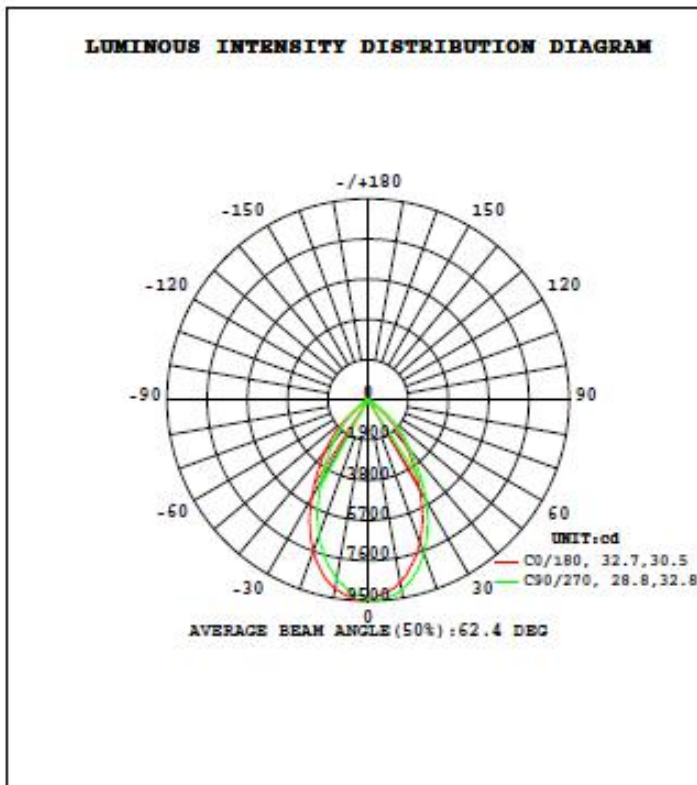

Application:

- ◆ Entrance lighting, Courtyard lighting
- ◆ Industrial lighting, Outdoor landscape lighting
- ◆ Buildings, Hotels
- ◆ Wall lighting area and more

Product Specifications

Product name	LED Rotatable Wall Light 80W (2x40W)
Product No	LX-RWL80W
Dimension	232 x 132 x 225 mm

Technical Characteristic

Color temperature	5000K
CRI	>70
Lumen	8800-10400LM
Lumen Efficacy	110-130LM/W
Input Power	80W
Viewing Angle	60°
Input Voltage	100-240VAC 50/60Hz
PF	>0.9
Waterproof Rating	IP65

Materials

Light Distribution Testing Parameters

DATA OF LAMP		PHOTOMETRIC DATA Eff: 136.25 lm/W			
		I _{max} (cd)	9451	S/MH(C0/180)	0.96
NOMINAL POWER (W)	80	LOR (%)	100.0	S/MH(C90/270)	0.87
RATED VOLTAGE (V)	240	TOTAL FLUX (lm)	10786	η UP, DN(C0-180)	0.1, 52.6
NOMINAL FLUX (lm)	10786.2	CIE CLASS	DIRECT	η UP, DN(C180-360)	0.1, 47.1
LAMPS INSIDE	1	η up (%)	0.2	CIBSE SHR NOM	0.75
TEST VOLTAGE (V)	240.0	η down (%)	99.8	CIBSE SHR MAX	0.95